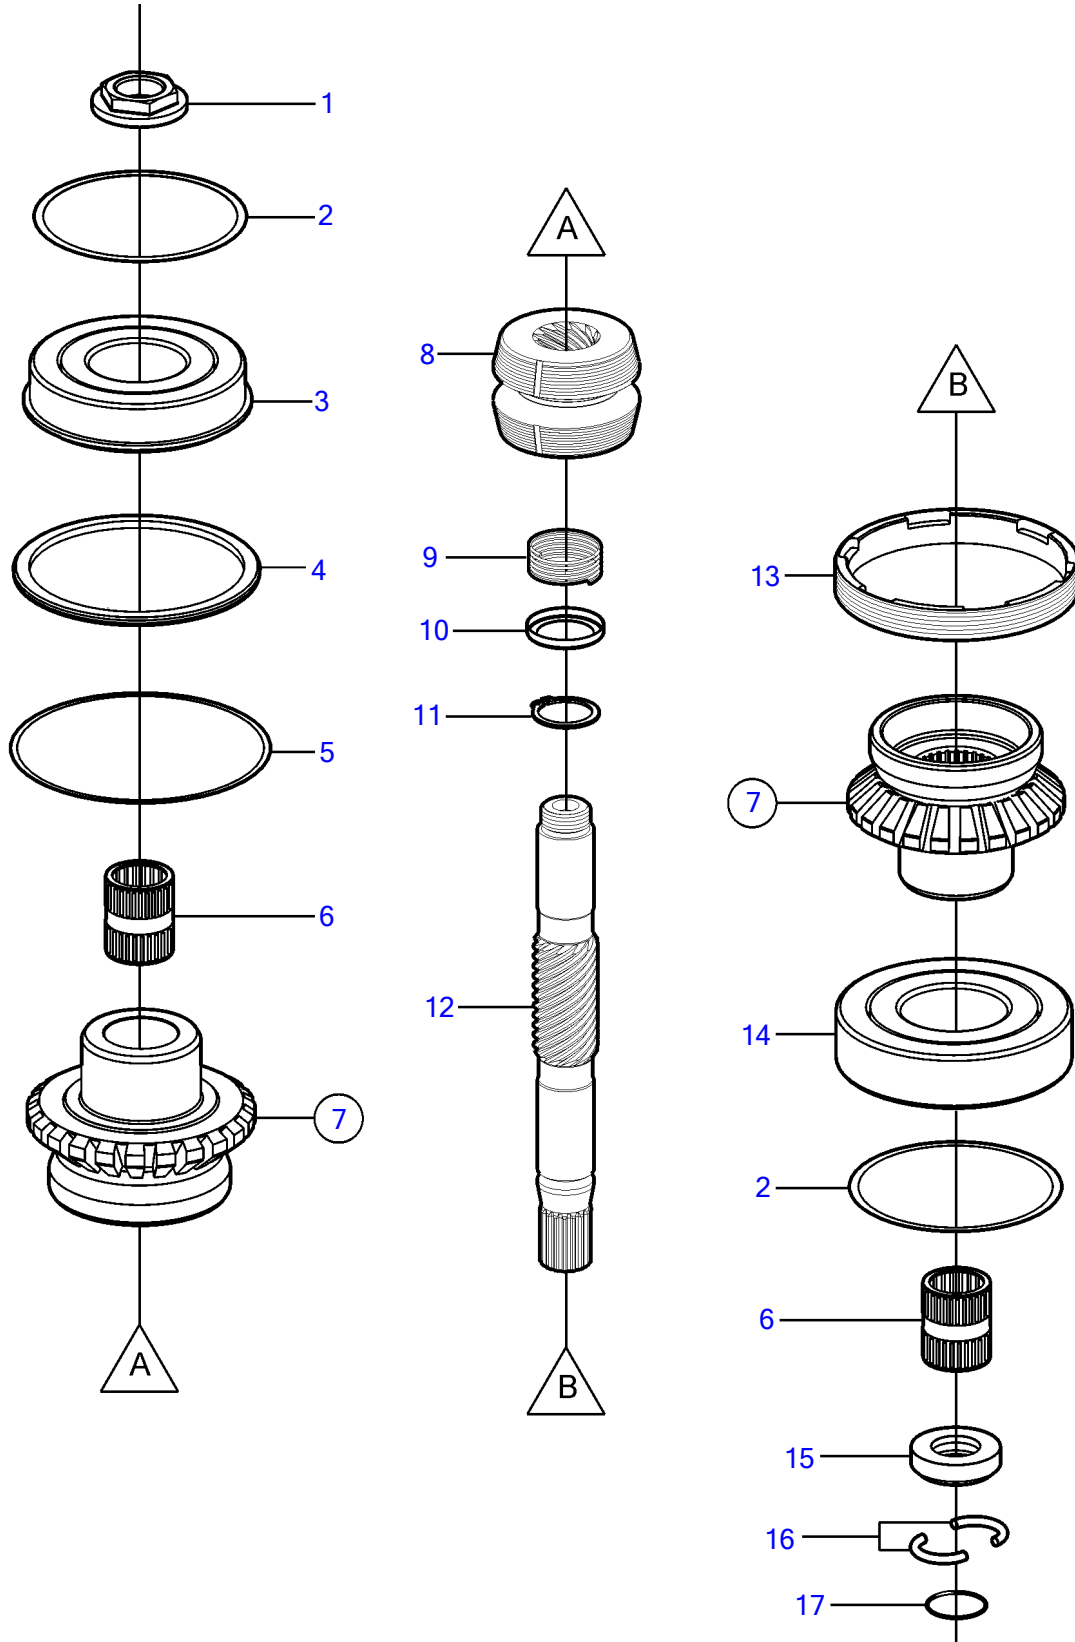

XDP-B

XDP-B

REF	PART NO.	QTY	DESCRIPTION	SEE SEC.	NOTES
1	3852301	1	Nut		TH=0.00
	3852302	1	Nut		TH=0.20mm
	3852303	1	Nut		TH=0.40mm
	3852375	1	Nut		TH=0.60mm
2	3860615	1	Shim		TH=0.05mm
	3860616	1	Shim		TH=0.08mm
	3860617	1	Shim		TH=0,10mm
	3860618	1	Shim		TH=0.13mm
	3860619	1	Shim		TH=0.25mm
3	181013	1	Ball bearing		
4	3860203	1	Ring		
5	3860637	1	Shim		TH=0.05mm
	3860638	1	Shim		TH=0.08mm
	3860639	1	Shim		TH=0,10mm
	3860640	1	Shim		TH=0.13mm
	3860641	1	Shim		TH=0.25mm
6	3852390	2	Bearing		
7	21130693	1	Kit	4624	2.32, 2.11
	21130692	1	Kit		1.96, 1.78
8	3807613	1	• Sliding sleeve		
9	3852296	1	Spring		Not used on later versions.
10	3852298	1	Spacer		Not used on later versions.
11	951078	1	Snap ring		Not used on later versions.
12	3852292	1	Shaft		
13	3860106	1	Ring		
14	11028	1	Ball bearing		
15	3860273	1	Spacer ring		
16	3852295	1	Locking clip		
17	949656	1	O-ring		